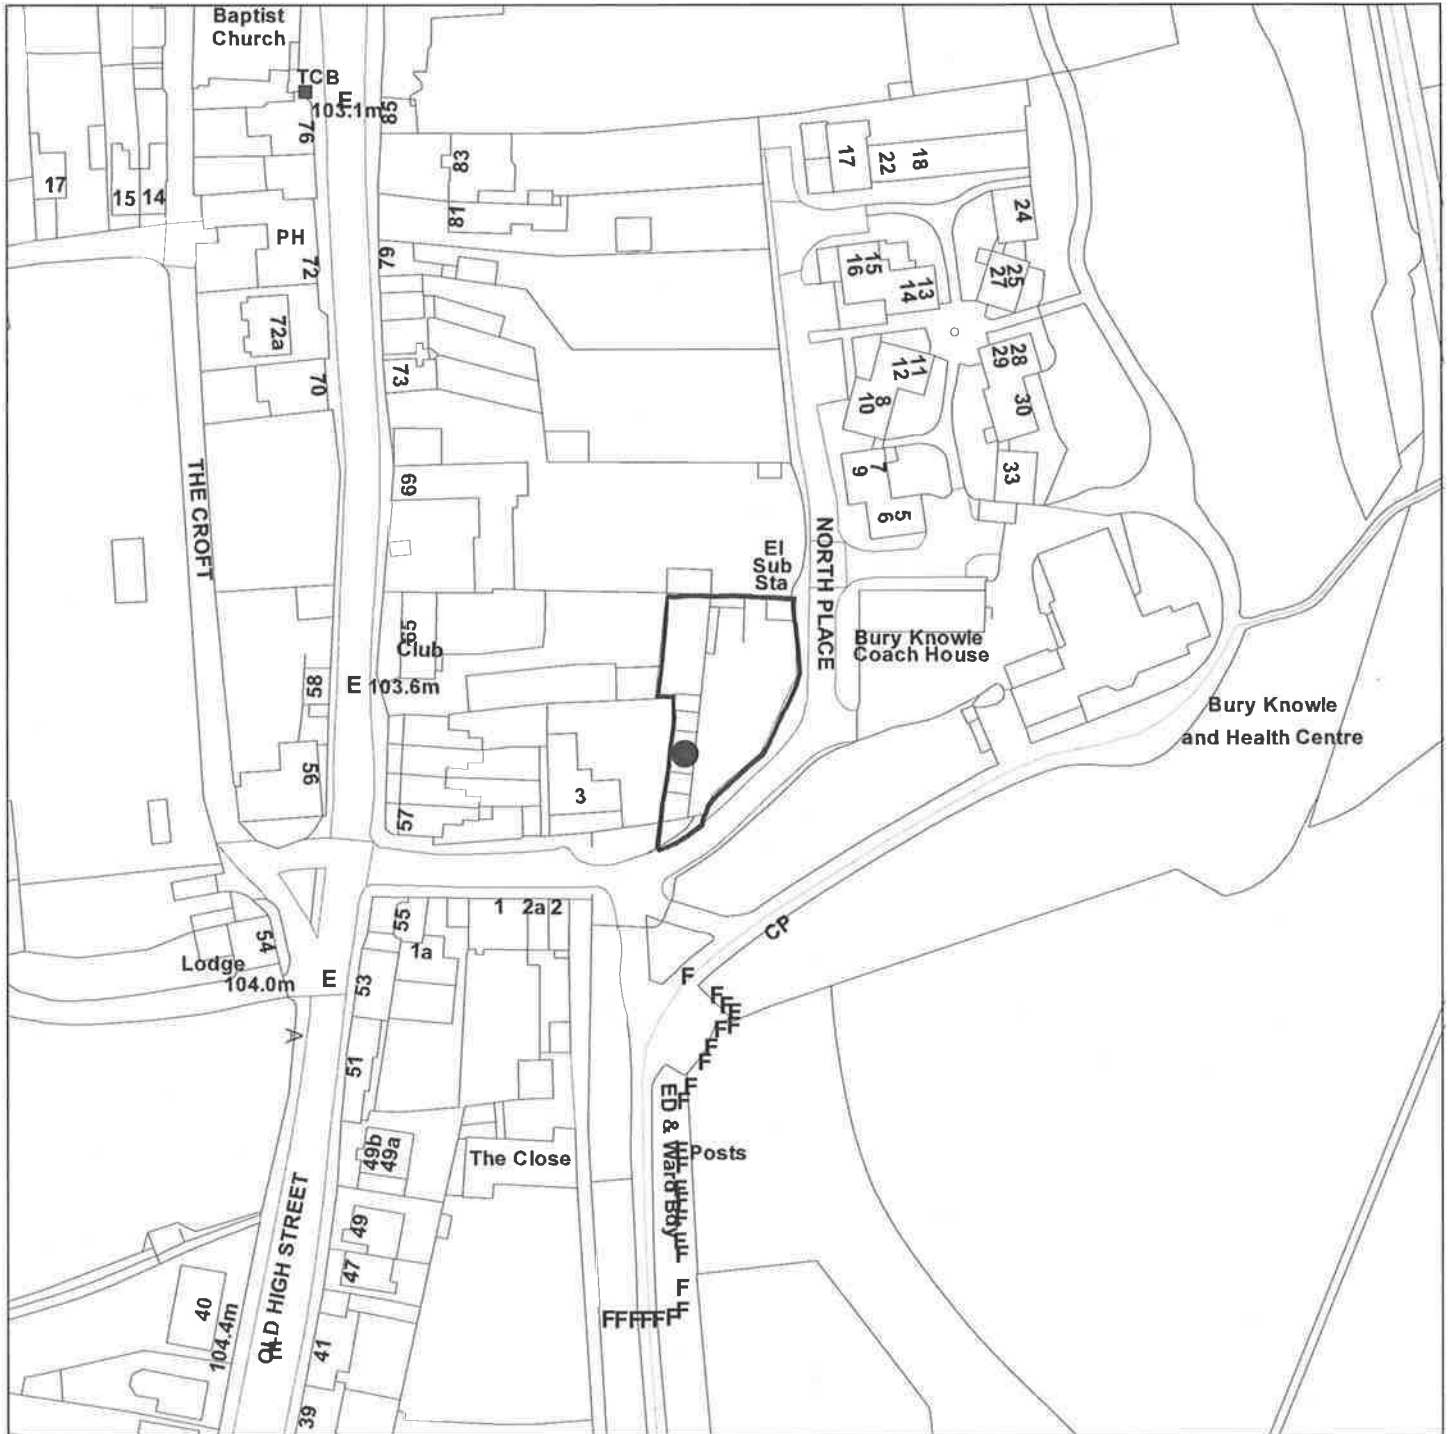

## The Stables, North Place

Scale : 1:1250

Reproduced from the Ordnance Survey map with the permission of the Controller of Her Majesty's Stationery Office © Crown Copyright 2000.

Unauthorised reproduction infringes Crown Copyright and may lead to prosecution or civil proceedings.